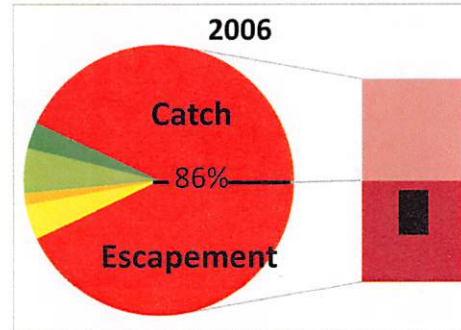

Sockeye returning to Nelson Lagoon. Eric Nucci

Nelson Lagoon Total Run

WASSIP

- Sockeye Returning to Nelson Lagoon
- Nelson Lagoon Catch Section
- Nelson Lagoon Escapement
- Escapement goal 97K to 219K

Source: ADFG WASSIP (median estimates)
Prepared by CAMF