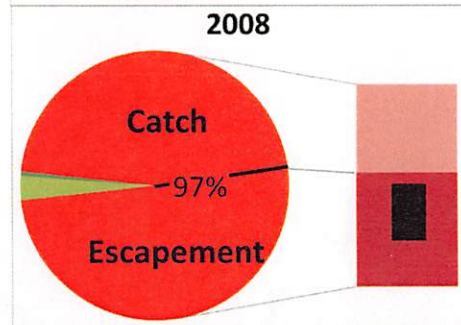

Sockeye returning to Nelson Lagoon. Eric Nucci

Nelson Lagoon Total Run

WASSIP

- Sockeye Returning to Nelson Lagoon
- Nelson Lagoon Catch Section
- Nelson Lagoon Escapement
- Escapement goal 97K to 219K

Source: ADFG WASSIP (median estimates)
Prepared by CAMF