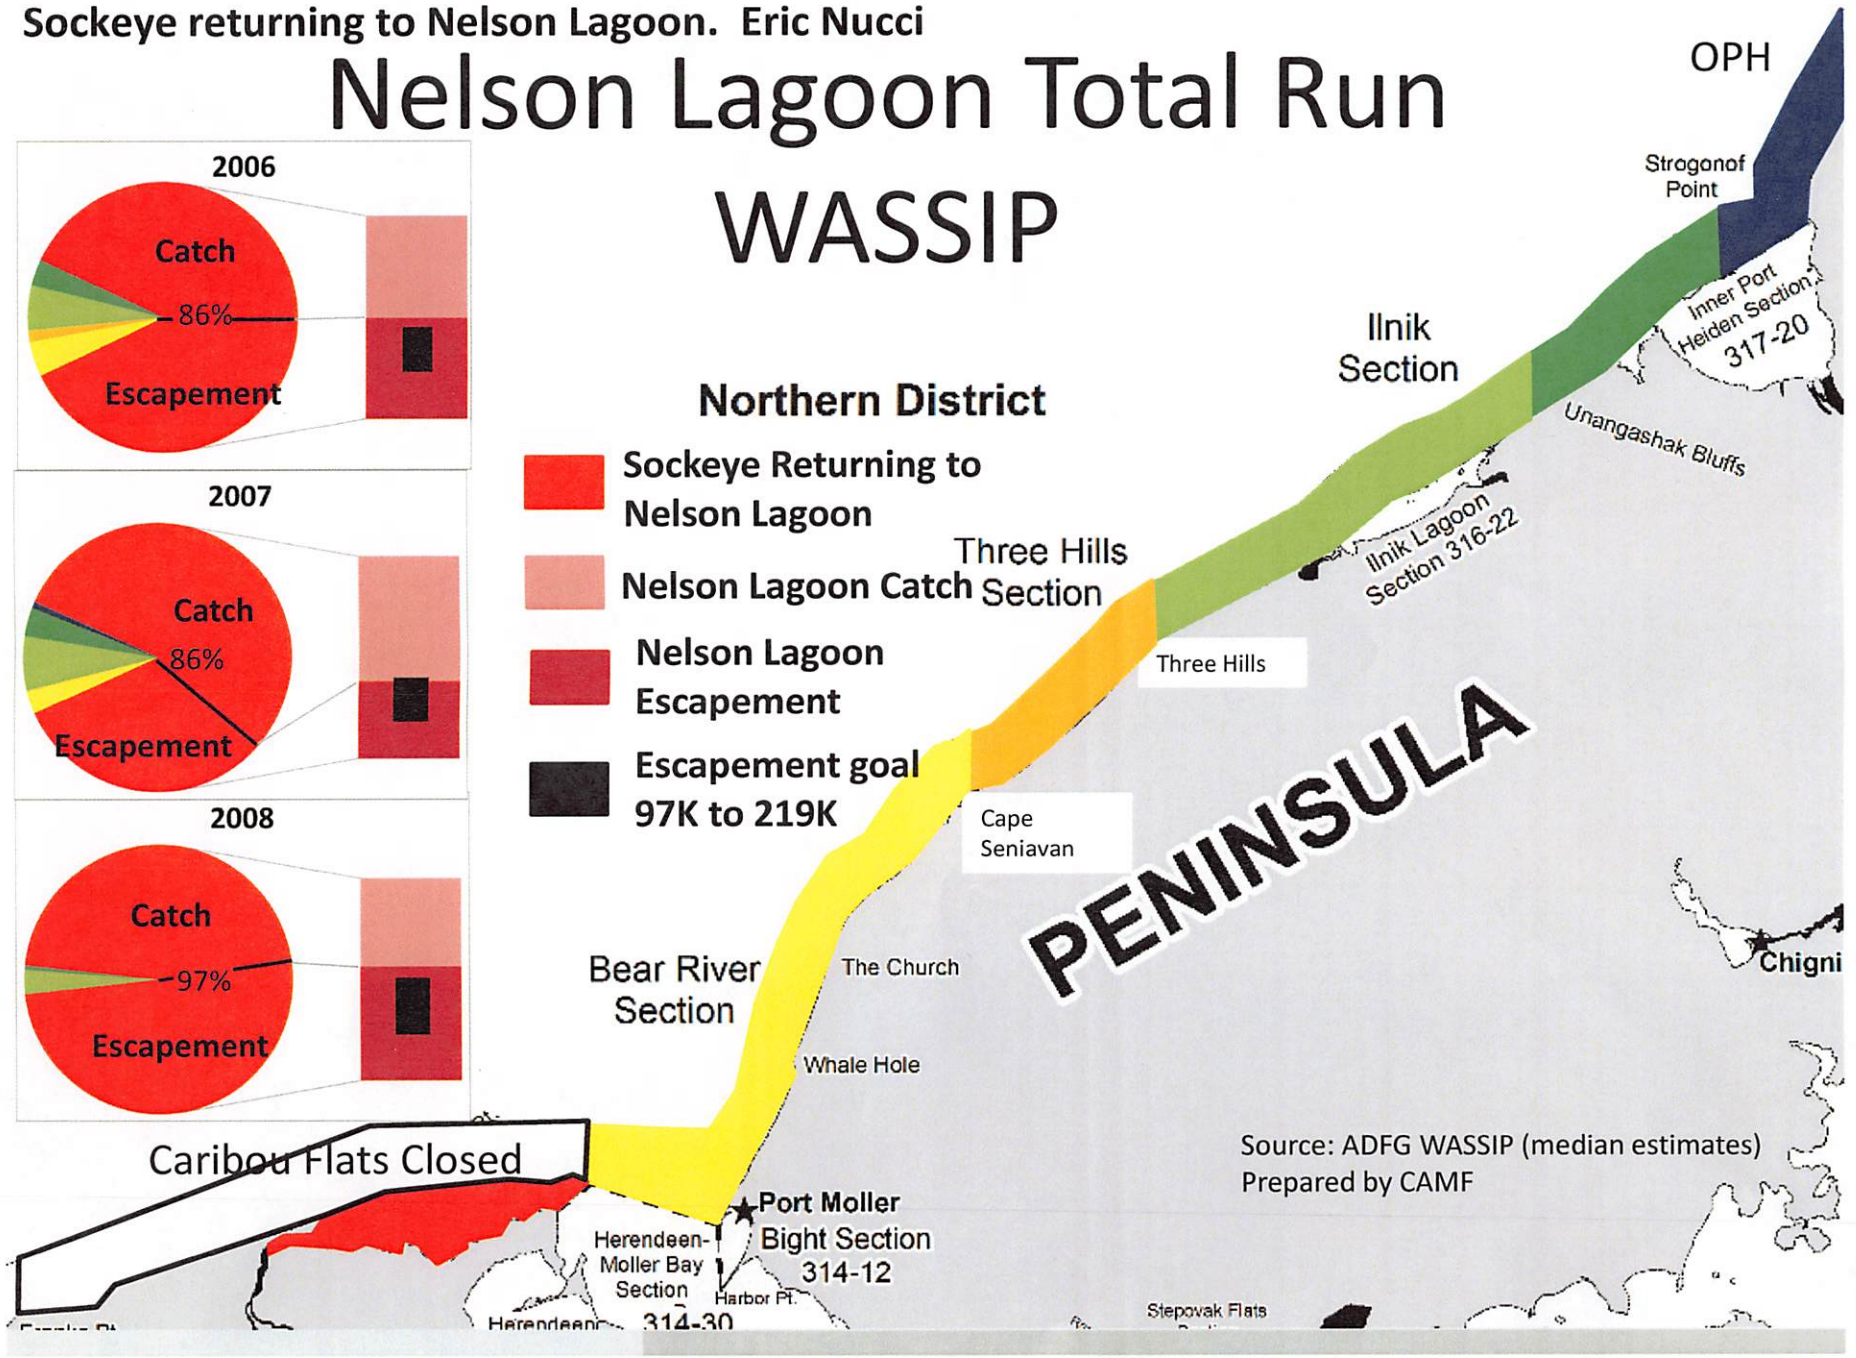

Sockeye returning to Nelson Lagoon. Eric Nucci

Nelson Lagoon Total Run

WASSIP

- Sockeye Returning to Nelson Lagoon
- Nelson Lagoon Catch Section
- Nelson Lagoon Escapement
- Escapement goal 97K to 219K

Source: ADFG WASSIP (median estimates)
Prepared by CAMF