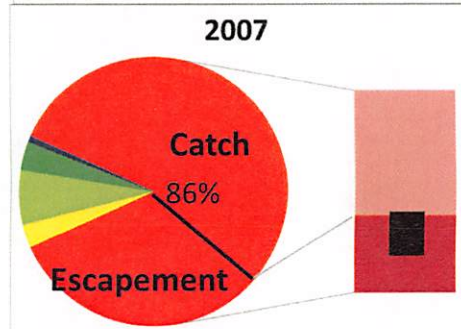

Sockeye returning to Nelson Lagoon. Eric Nucci

Nelson Lagoon Total Run

WASSIP

- Sockeye Returning to Nelson Lagoon
- Nelson Lagoon Catch Section
- Nelson Lagoon Escapement
- Escapement goal 97K to 219K

Source: ADFG WASSIP (median estimates)
Prepared by CAMF